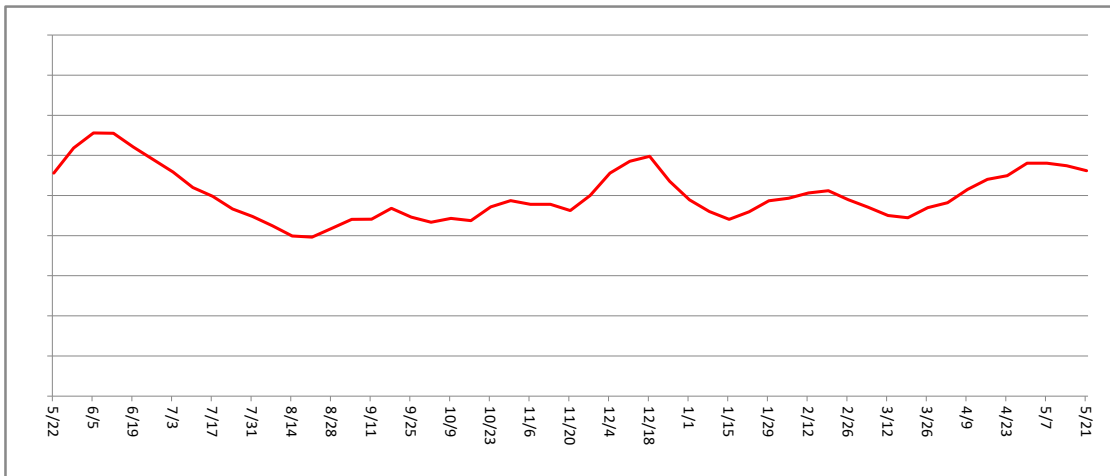

Palos Verdes Single Family Homes

Palos Verdes Single Family Homes (Based on Escrow Median Price moving average)

E/A RATIO