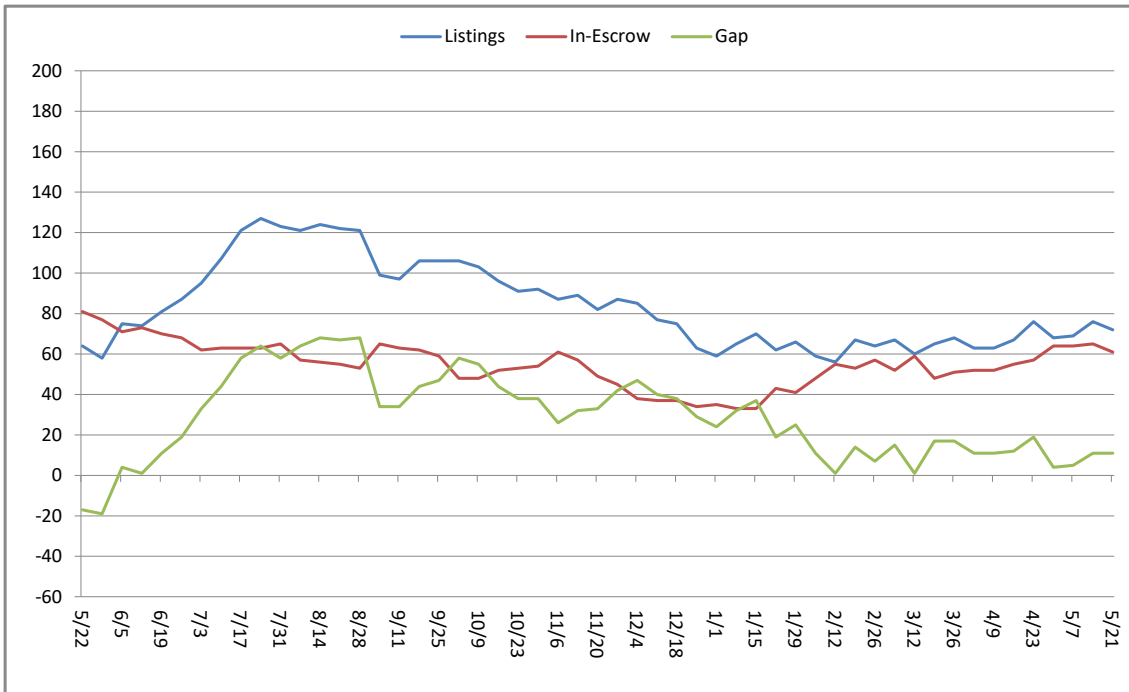

Palos Verdes Single Family Homes

Palos Verdes Single Family Homes (Based on Escrow Median Price moving average)

E/A RATIO