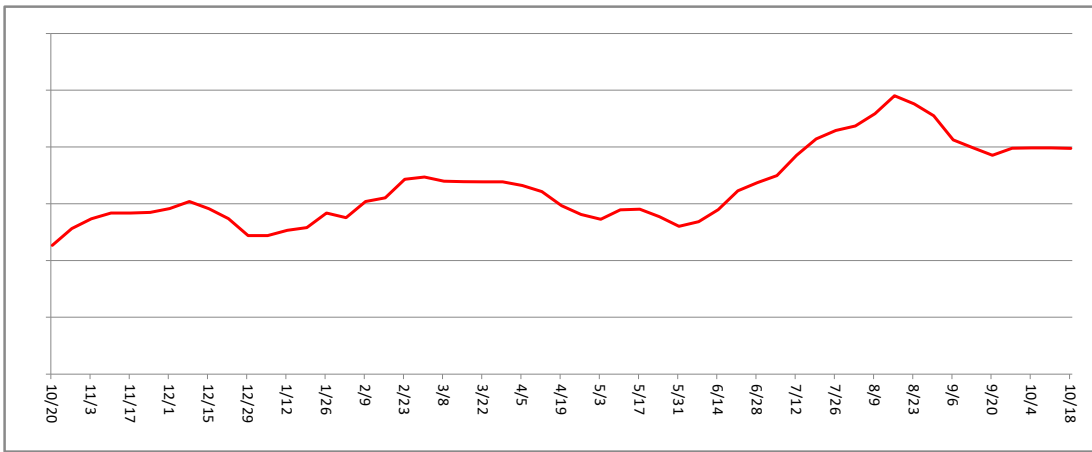

Palos Verdes Single Family Homes

Palos Verdes Single Family Homes (Based on Escrow Median Price moving average)

E/A RATIO