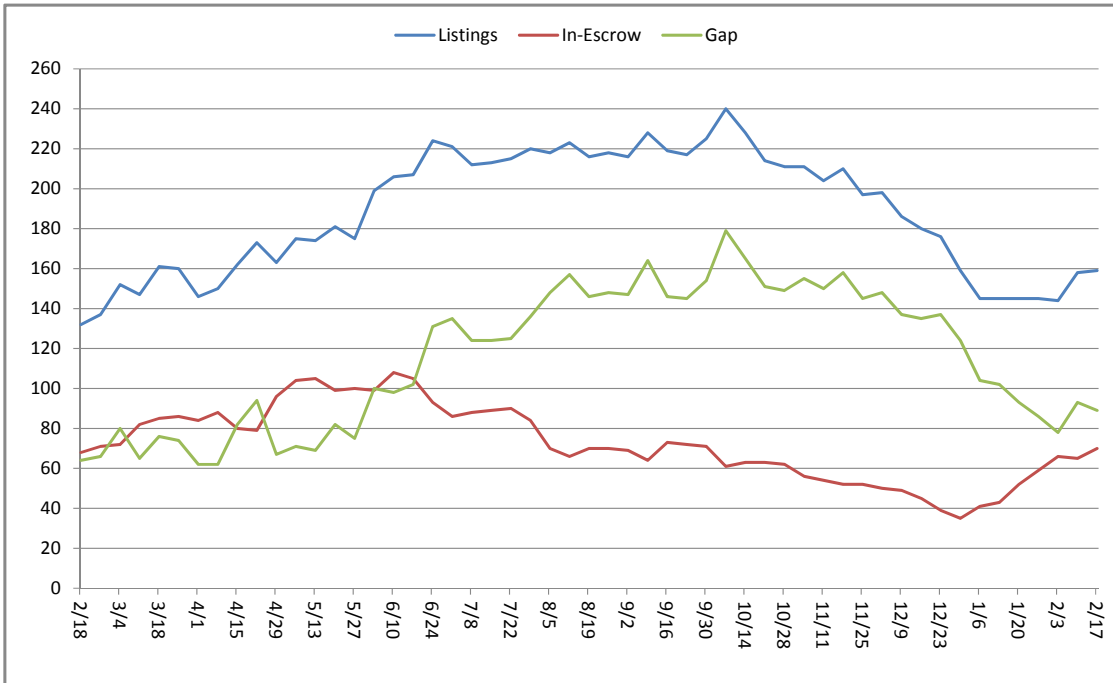

Palos Verdes Single Family Homes

Palos Verdes Single Family Homes (Based on Escrow Median Price moving average)

E/A RATIO