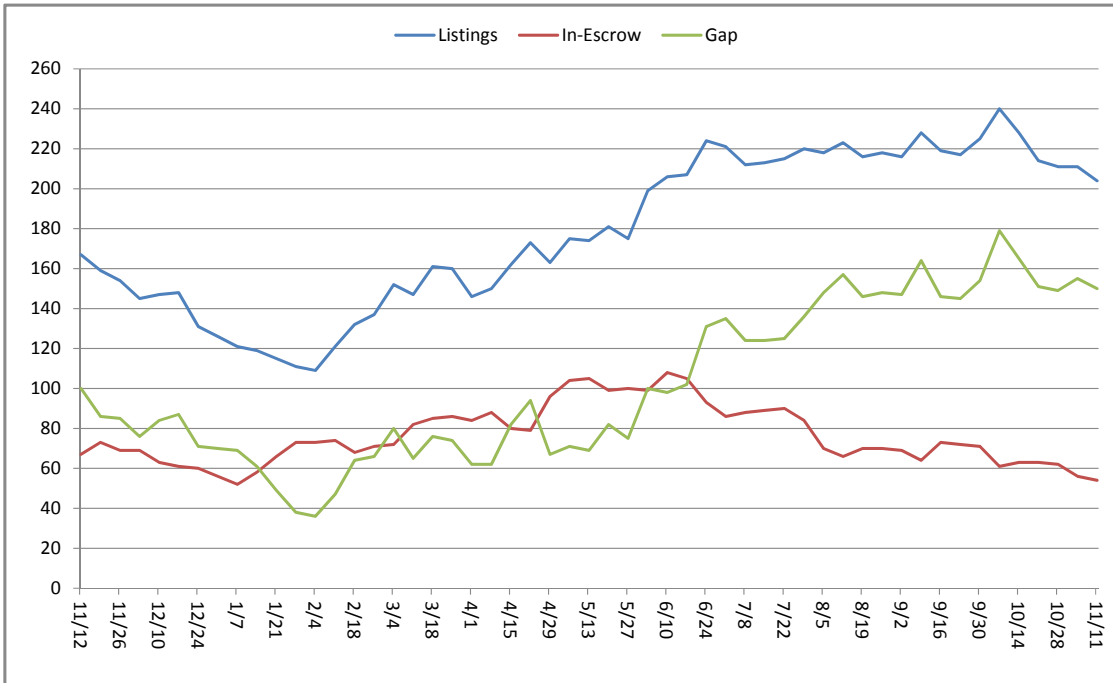

Palos Verdes Single Family Homes

Palos Verdes Single Family Homes (Based on Escrow Median Price moving average)

E/A RATIO