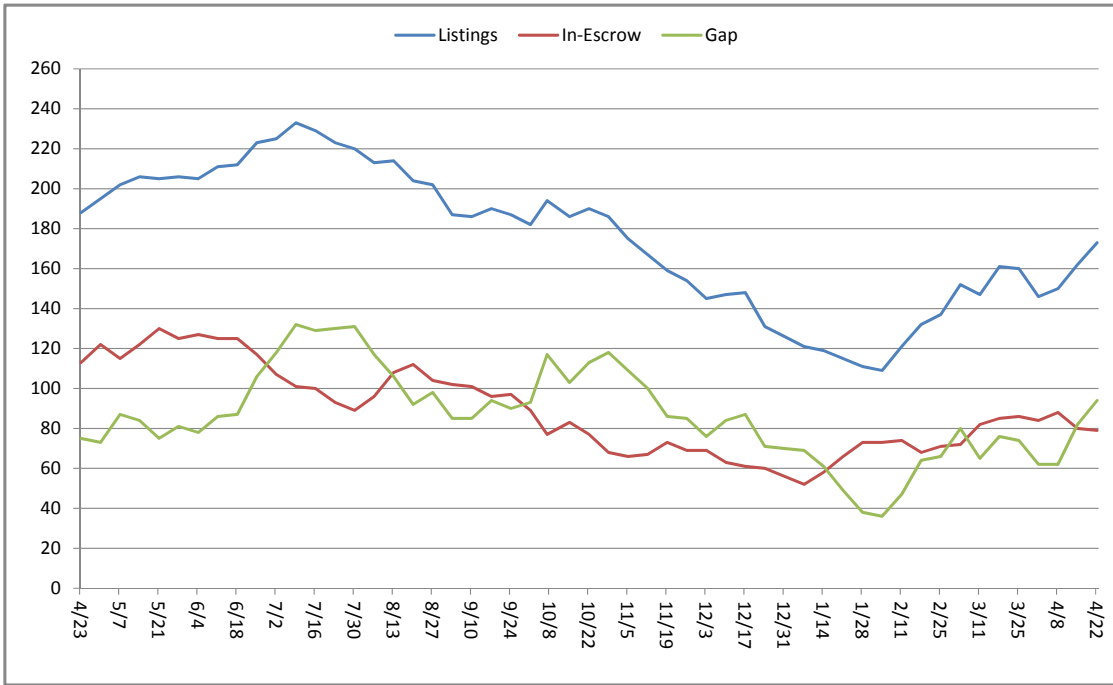

Rockyfield

Palos Verdes Single Family Homes

Palos Verdes Single Family Homes (Based on Escrow Median Price moving average)

E/A RATIO