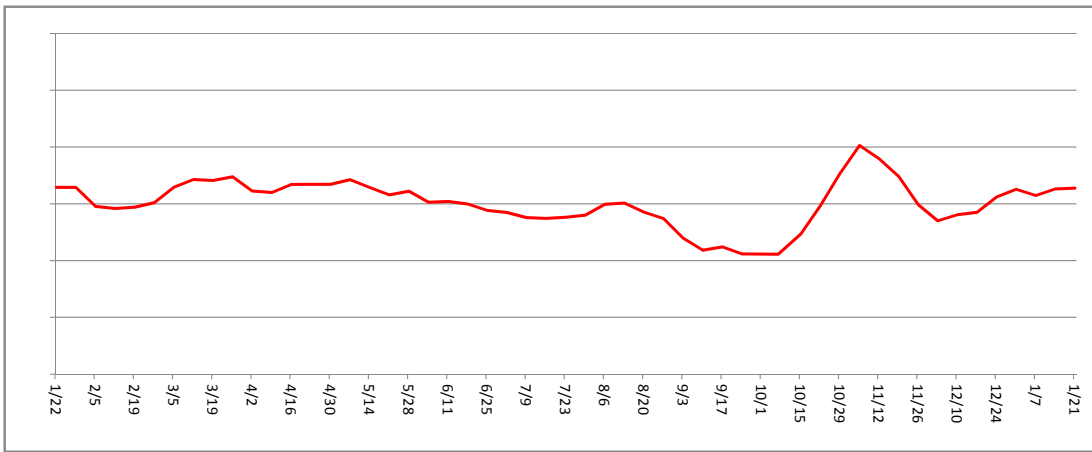

Palos Verdes Single Family Homes

Palos Verdes Single Family Homes (Based on Escrow Median Price moving average)

E/A RATIO