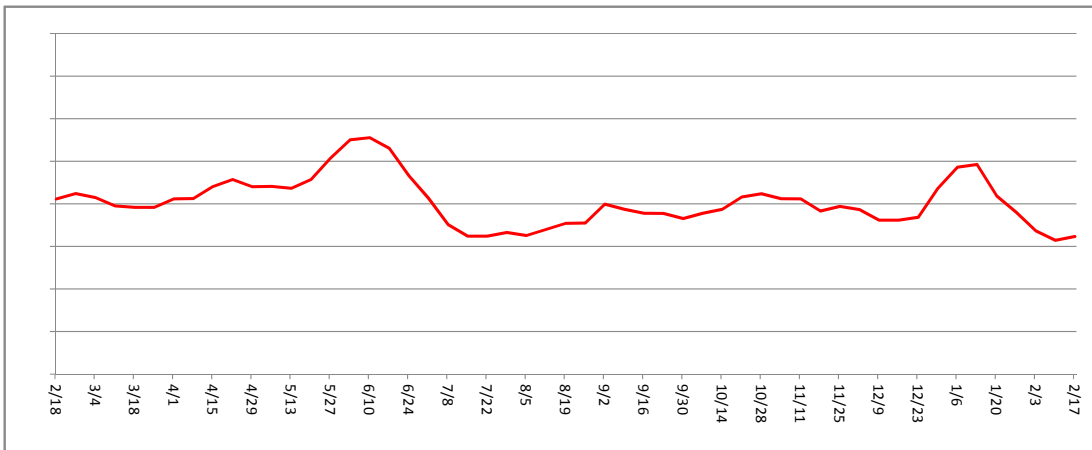

Palos Verdes Single Family Homes

Palos Verdes Single Family Homes (Based on Escrow Median Price moving average)

E/A RATIO