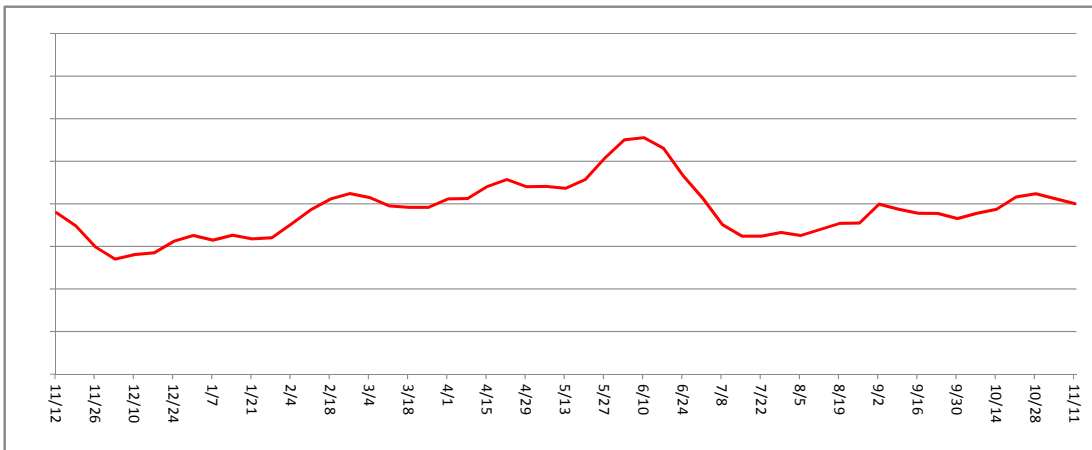

Palos Verdes Single Family Homes

Palos Verdes Single Family Homes (Based on Escrow Median Price moving average)

E/A RATIO