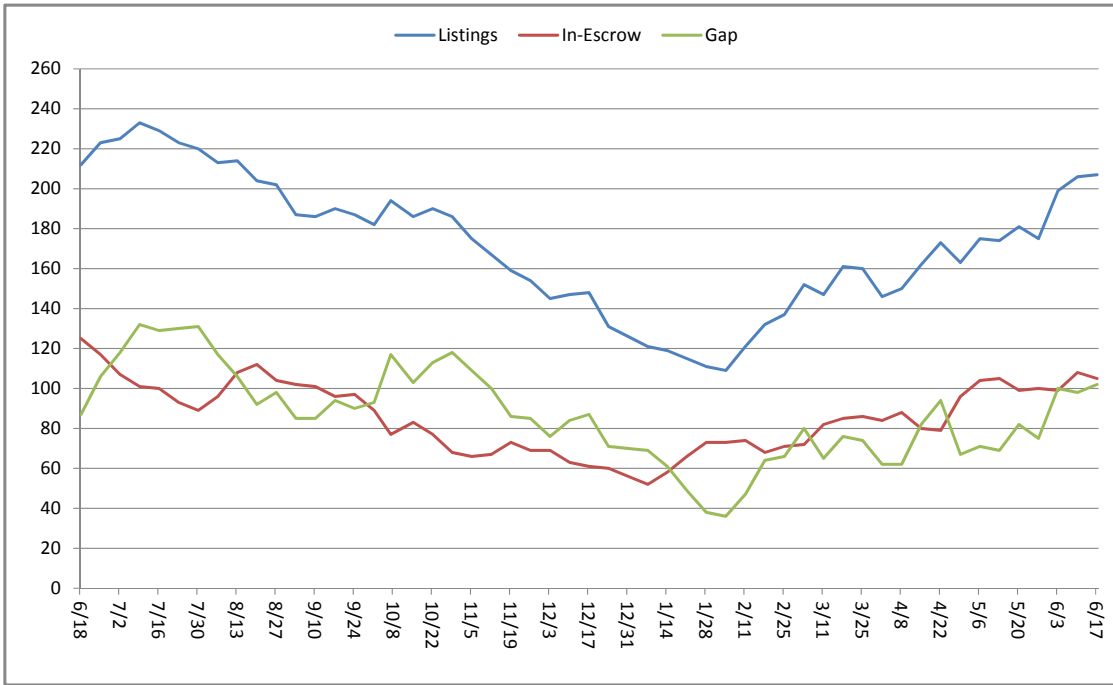

Palos Verdes Single Family Homes

Palos Verdes Single Family Homes (Based on Escrow Median Price moving average)

E/A RATIO