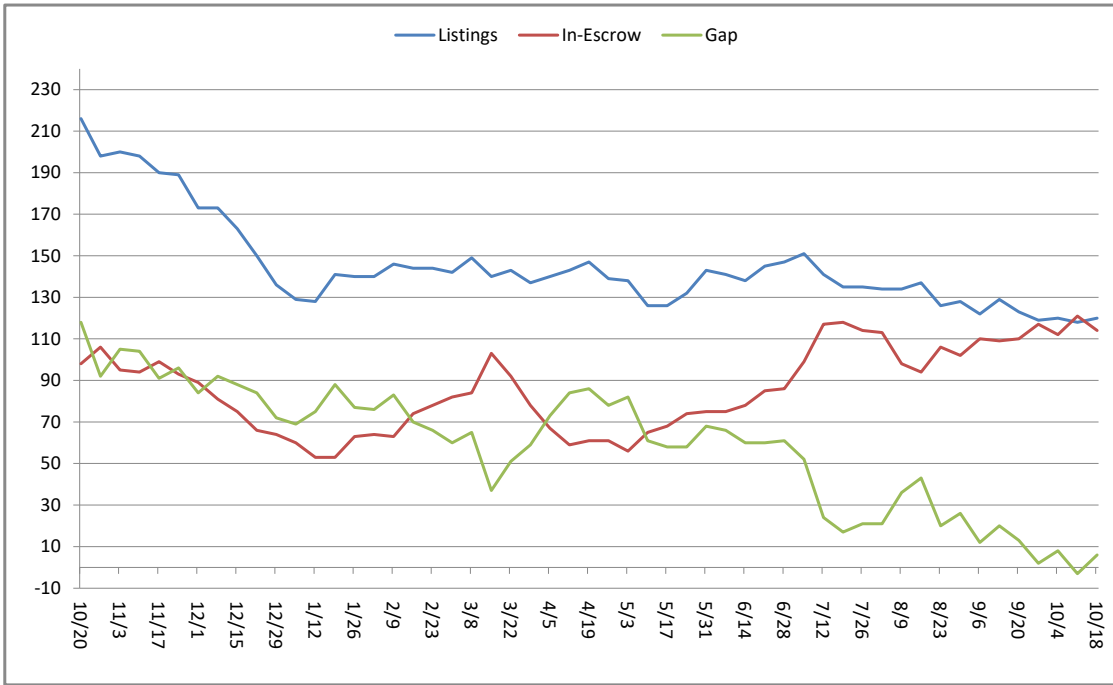

Palos Verdes Single Family Homes

Palos Verdes Single Family Homes (Based on Escrow Median Price moving average)

E/A RATIO