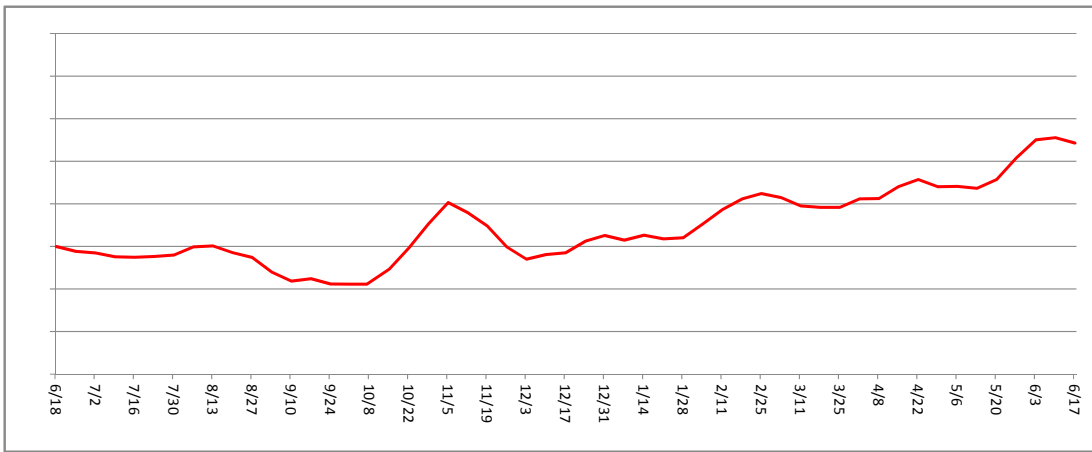

Palos Verdes Single Family Homes

Palos Verdes Single Family Homes (Based on Escrow Median Price moving average)

E/A RATIO