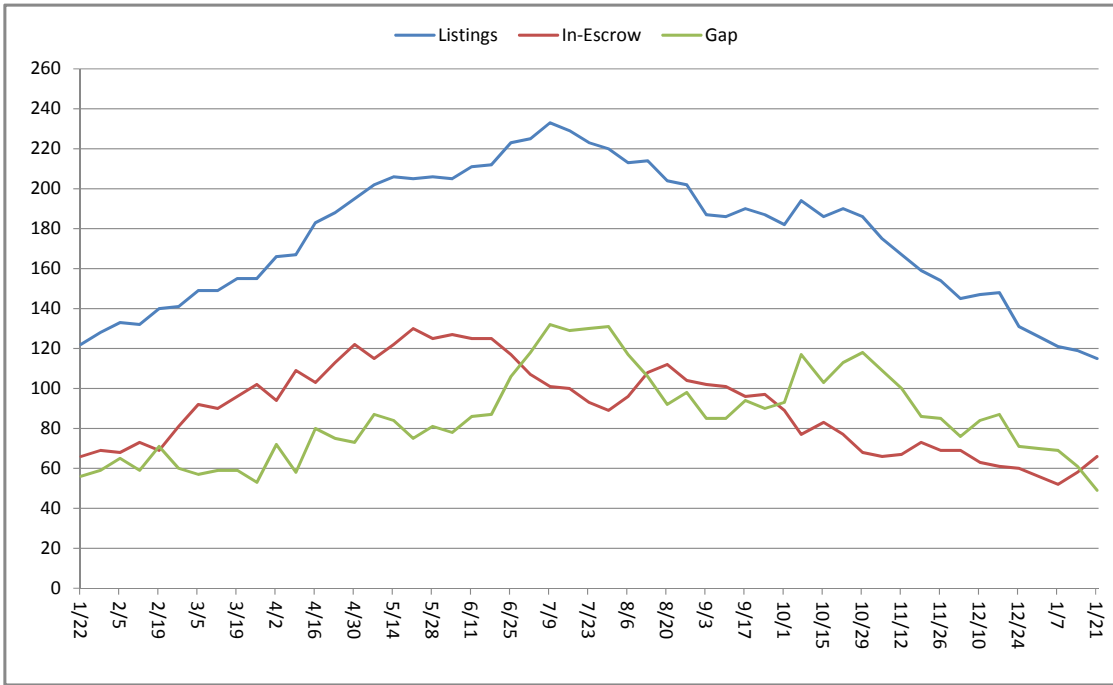

Palos Verdes Single Family Homes

Palos Verdes Single Family Homes (Based on Escrow Median Price moving average)

E/A RATIO