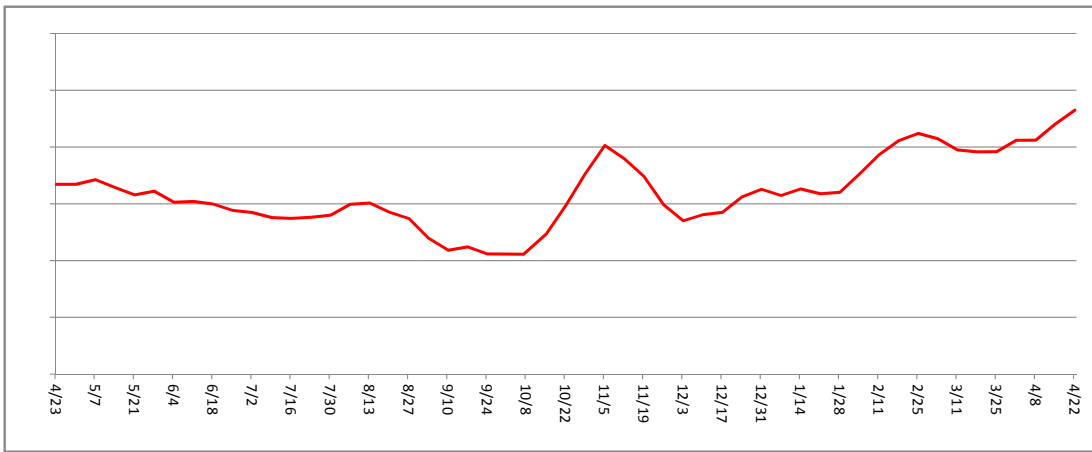

Rockyfield

Palos Verdes Single Family Homes

Palos Verdes Single Family Homes (Based on Escrow Median Price moving average)

E/A RATIO